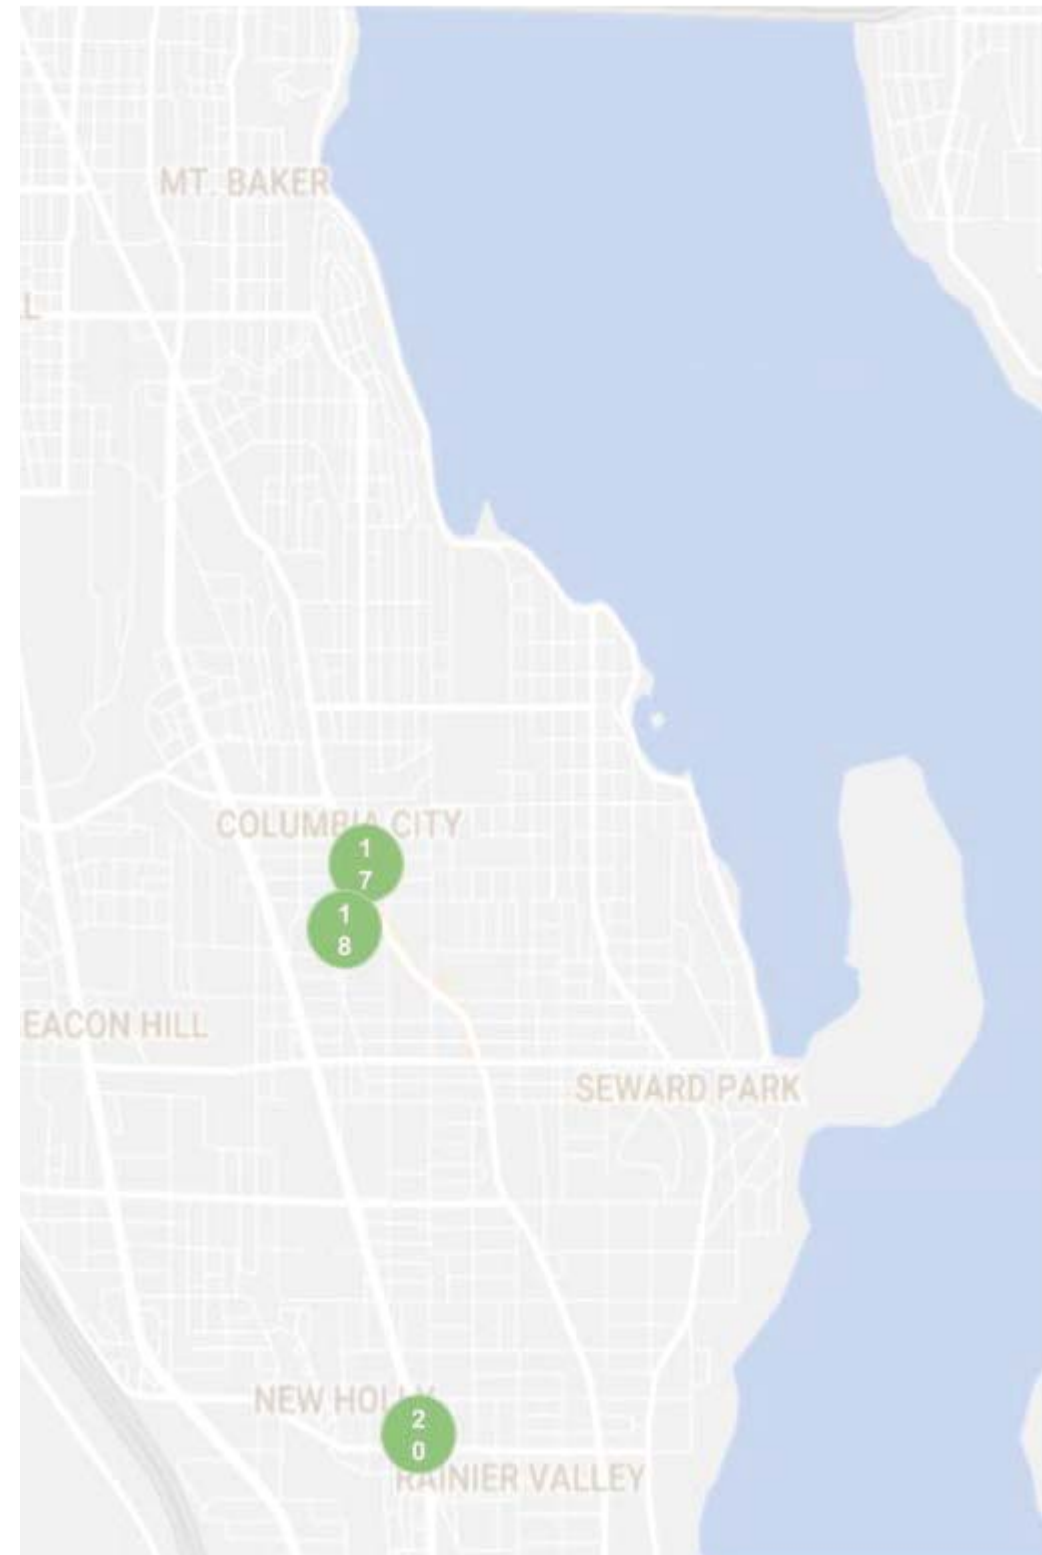

**Updated 12/1/17**

Maps are updated & delivered to service providers periodically.

For more information, please visit [seattlepledge.com](http://seattlepledge.com)

The Pledge is a project of  **Be:Seattle**

# BUSINESS MAP

A collection of businesses helping homeless neighbors

- 10 North Helpline**  
12736 33rd Ave NE
- 11 Stage Door Café**  
204 N 85th St
- 12 Tall Grass Bakery**  
5907 24th Ave NW
- 13 Full Tilt Ice Cream – University District**  
4759 Brooklyn Ave NE
- 14 Sweet Alchemy Ice Creamery**  
4301 University Way NE
- 15 Ugly Mug Café & Coffee Roasters**  
1309 NE 43rd St
- 16 The Station Cafe**  
1600 S Roberto Maestas Festival St
- 17 Columbia City Bakery**  
4865 Rainier Ave S
- 18 Bike Works Seattle**  
3709 S Ferdinand St
- 19 The Alice**  
6007 12th Ave S
- 20 Café Red**  
7148 MLK Jr Way S

4

MADRONA

5

6

PIKE PLACE  
MARKET

FIRST HILL

CENTRAL DISTRICT

Seattle