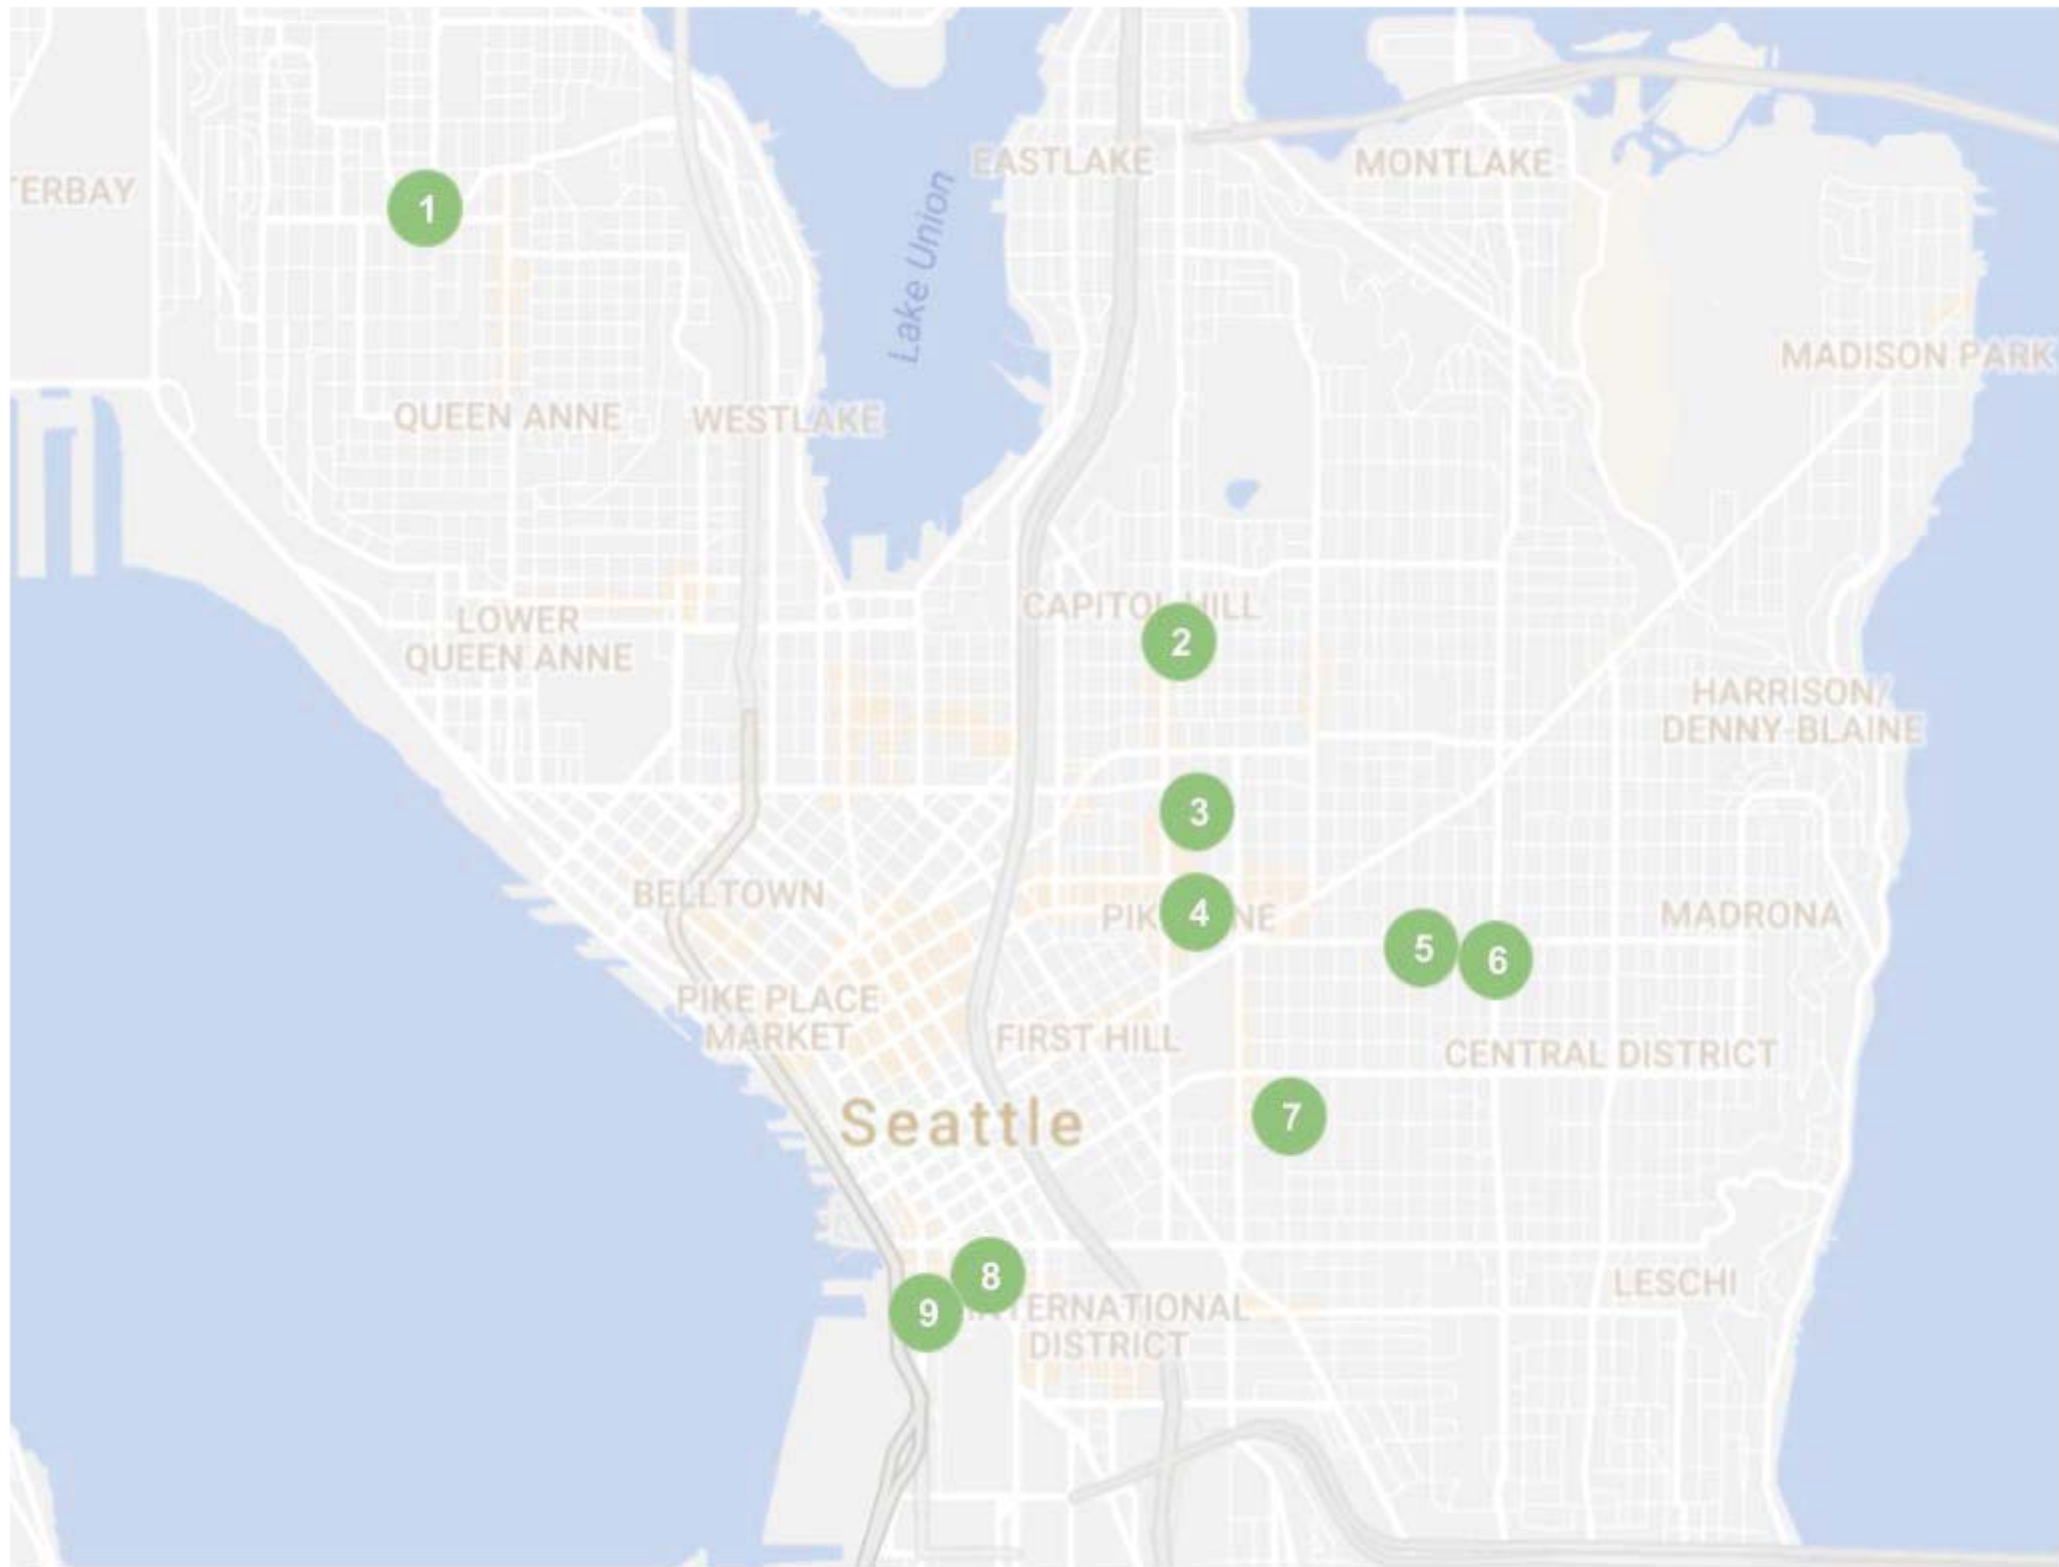

- 10 North Helpline**  
12736 33rd Ave NE
- 11 Stage Door Café**  
204 N 85th St
- 12 Tall Grass Bakery**  
5907 24th Ave NW
- 13 Full Tilt Ice Cream – University District**  
4759 Brooklyn Ave NE
- 14 Sweet Alchemy Ice Creamery**  
4301 University Way NE
- 15 Ugly Mug Café & Coffee Roasters**  
1309 NE 43rd St
- 16 The Station Cafe**  
1600 S Roberto Maestas Festival St
- 17 Columbia City Bakery**  
4865 Rainier Ave S
- 18 Bike Works Seattle**  
3709 S Ferdinand St
- 19 The Alice**  
6007 12th Ave S
- 20 Café Red**  
7148 MLK Jr Way S

# MAP LEGEND

- |  |   |
|--|---|
|  Bathroom         |  Clothes     |
|  Water            |  Socks       |
|  Food             |  Underwear   |
|  Hygiene Products |  Bedding     |
|  Phone            |  HIV Testing |
|  Device Charging  |  Bike Pump   |
|  Hot drink       |  Safe space |

Locate these stickers below a Pledge sticker

ERBAY

1

EASTLAKE

MONTLAKE

MADISON PARK

QUEEN ANNE

WESTLAKE